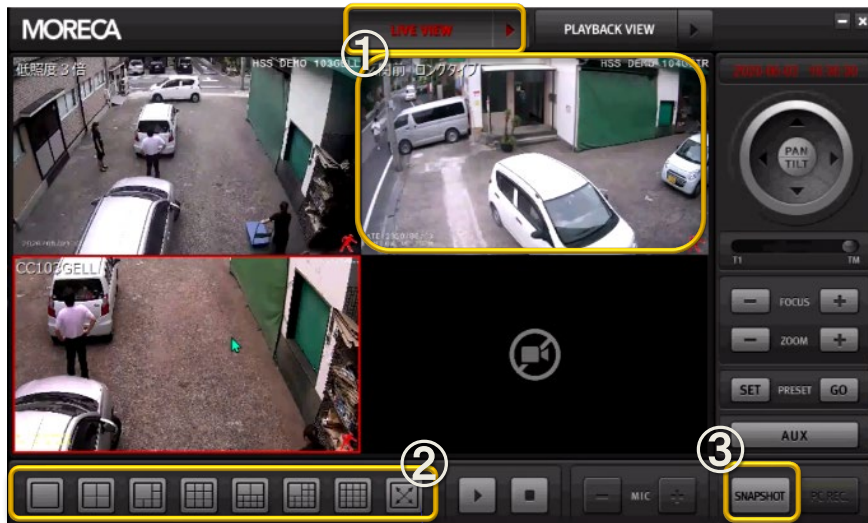

Features

Video Switching

Switch between live view and recorded video view

Image Quality Switching

Switch between standard definition (VGA) and high definition (HD)

Scheduled Recording

Schedule recording is available, turn on and off at designated time. You can also specify the date and time to search the specific video you want.

Leisure facility

Ski resorts: Safety monitoring
Golf course: Safety and course monitoring

Risk area of nature disasters and severe weather

Municipalities: Safety and floodplain monitoring
Railroad: Safety and floodplain monitoring

Video Viewer

PC version

※Microsoft Windows 10/8/7/Vista/XP/2000 (Optimized for IE11)

①Live View

- ① Double-click to enlarge. Switch to high-quality mode from the right-click menu
- ② Split view mode
- ③ Backup

Support multi-view
(Up to 16 screens)

- ① Video playback
- ② Play & Stop buttons
- ③ Video speed
- ④ Snapshot
- ⑤ Backup
- ⑥ Search by date

※Depending on your environment, you may need to open the port to connect to the server.