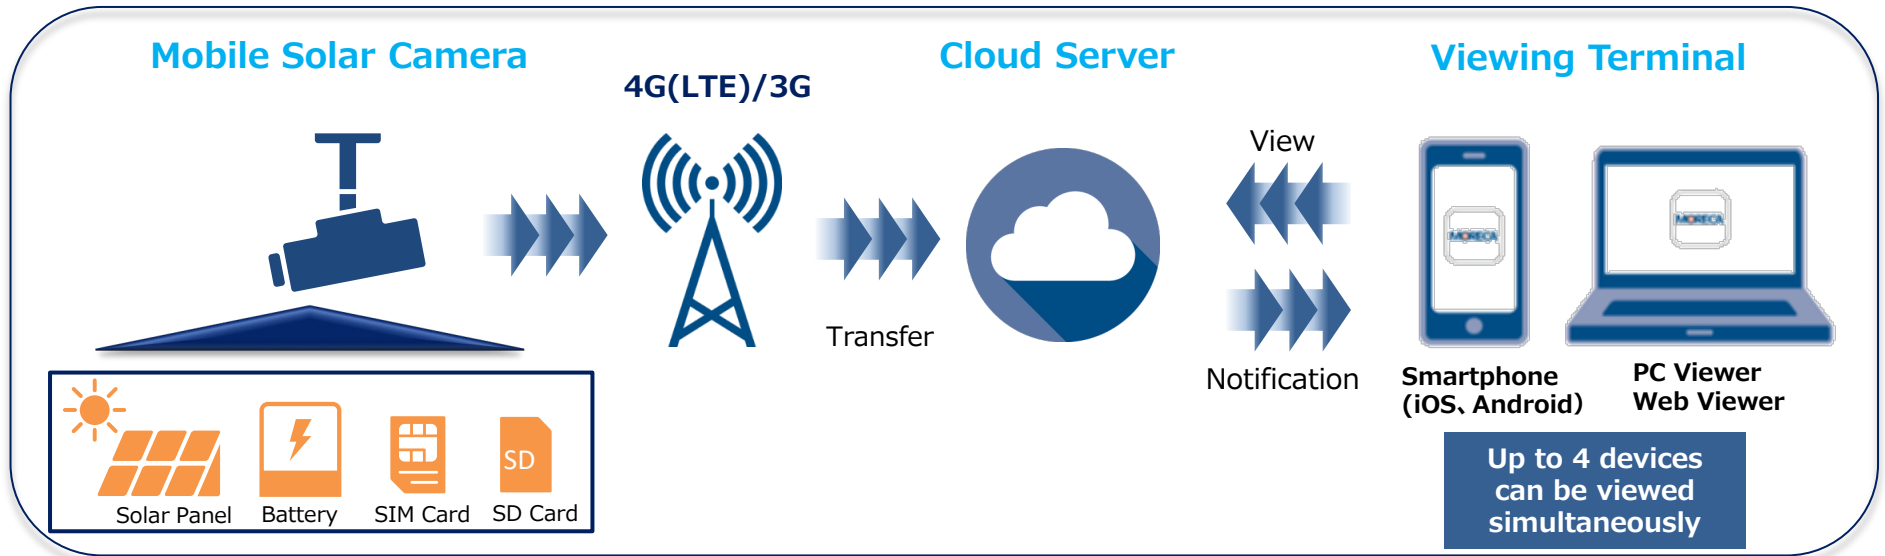

MORECA
Mobile Remote-control Camera

Mobile Solar Camera Proposal

Ver.5.0e

CHO & Company Co., Ltd.

Service Overview

Our mobile solar camera supports 4G(LTE)and 3G, the camera connects easily and wirelessly to the internet over mobile networks. Independent power supply by solar panel and the battery can store and provide power for the camera

Service Image

Features

Independent power supply by solar panel

- Solar power generation
- Built-in battery
- It can last approx. 4 days with 100% charge

LTE Compatible

- MVNO available
- sXGP·BWA available
- High-definition image transfer

Features

Video Switching

Switch between live view and recorded video view

Image Quality Switching

Switch between standard definition (VGA) and high definition (HD)

Scheduled Recording

Schedule recording is available, turn on and off at designated time. You can also specify the date and time to search the specific video you want.

Support multi-view
(Up to 16 screens)

- ① Video playback
- ② Play & Stop buttons
- ③ Video speed
- ④ Snapshot
- ⑤ Backup
- ⑥ Search by date

※Depending on your environment, you may need to open the port to connect to the server.