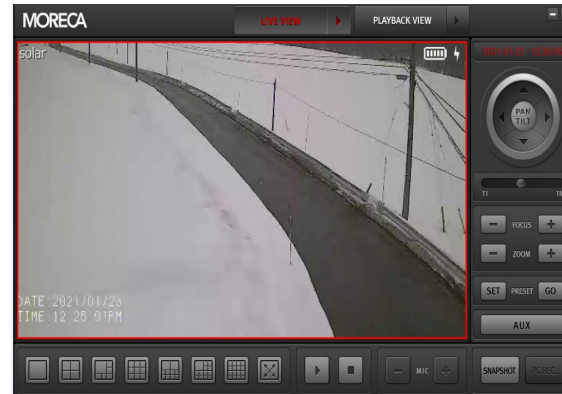

Wide range of services

- YouTube (service linkage)
- AI service
- Time-lapse

Functions

Live Video

VGA class (640×352), frame-rate (5fps)
※ (720×480: D1)(640×352: VGA)(320×192: QVGA) available

Recording

HD (1280×720), frame-rate (10fps)
※ (1920×1080: full HD), (1280×720: HD)(720×480: D1)(640×352: VGA: (320×192: QVGA) available

Energy reserve mode

Built-in battery management system. Camera will stop when the remaining battery level drops to a certain point, and it will restart when it is charged and reaches a certain point (Automatic recovery function).

Features

Video Switching

Switch between live view and recorded video view

Image Quality Switching

Switch between standard definition (VGA) and high definition (HD)

Scheduled Recording

Schedule recording is available, turn on and off at designated time. You can also specify the date and time to search the specific video you want.