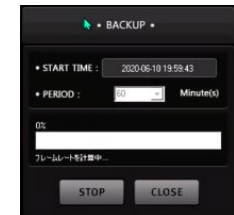

※Depending on your environment, you may need to open the port to connect to the server.